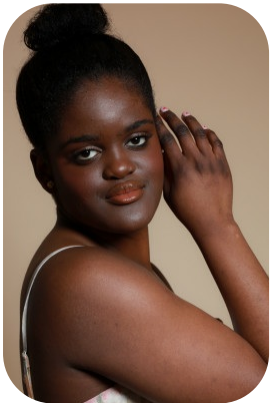

Additional Talents:

BIKE - SWIM - FOOTBALL - SING