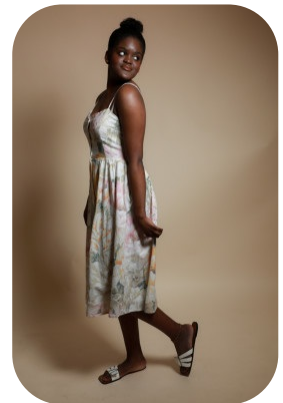

Additional Talents:

BIKE - SWIM - FOOTBALL - SING