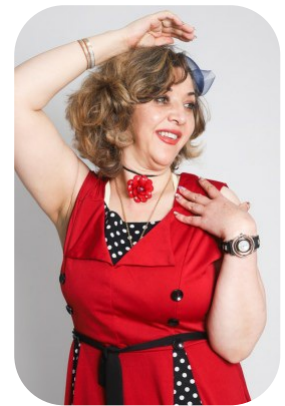

Blue Swan

Age: 41-50	Height: 5ft10inch	Eye Colour: Hazel	Accent: Mid East
Gender:F	Weight: 75kg		
Location: Britain North	Shoe Size: 8.UK		
Drives: Yes	Hair Color: Brunette		

Talents
 COMMERCIAL MODELS, MATURE MODELS, NEW
 FACES, EXTRAS, DISABILITIES