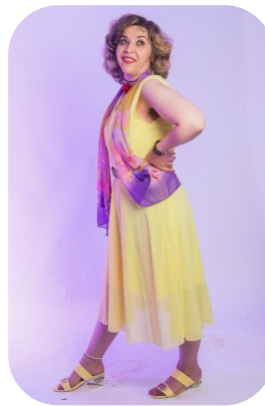

Blue Swan

Age: 41-50	Height: 5ft10inch	Eye Colour: Hazel	Accent: Mid East
Gender:F	Weight: 75kg		
Location: Britain North	Shoe Size: 8.UK		
Drives: Yes	Hair Color: Brunette		

Talents
 COMMERCIAL MODELS, MATURE MODELS, NEW
 FACES, EXTRAS, DISABILITIES