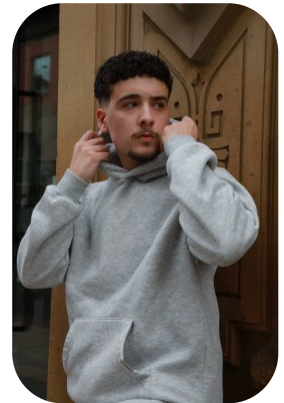

Bobby Reid

Age: 16-20	Height: 5ft8inch	Eye Colour: Brown	Accent: Northern
Gender:M	Weight: 71kg	Waist: 33	Bust: 36
Location: Britain North	Shoe Size: 9	Hips: 35	
Drives: No	Hair Color: Brunette		

Talents
COMMERCIAL MODELS, EXTRAS, ATHLETES