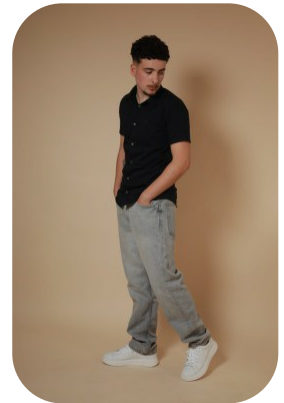

Bobby Reid

Age: 16-20	Height: 5ft8inch	Eye Colour: Brown	Accent: Northern
Gender:M	Weight: 71kg	Waist: 33	Bust: 36
Location: Britain North	Shoe Size: 9	Hips: 35	
Drives: No	Hair Color: Brunette		

Talents
COMMERCIAL MODELS, EXTRAS, ATHLETES