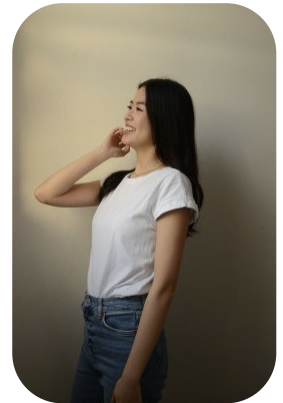

# Bo Kim

Age: 21-24	Height: 5ft5inch	Eye Colour: Black	Accent: London
Gender:F	Weight: 46kg	Waist: 23"	Bust: 31"
Location: London	Shoe Size: 3	Hips: 34"	
Drives: No	Hair Color: Black		

Talents  
COMMERCIAL MODELS