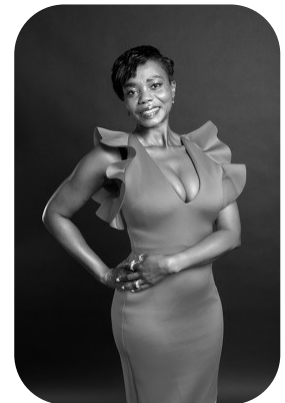

Bose Animasaun

Age: 41-50	Height: 5ft5inch	Eye Colour: Brown	Accent: African
Gender:F	Weight: 63kg	Waist: 30es	Bust: 36es
Location: London	Shoe Size: 6.5	Hips: 40es	
Drives: Yes	Hair Color: Black		

Talents
MATURE MODELS