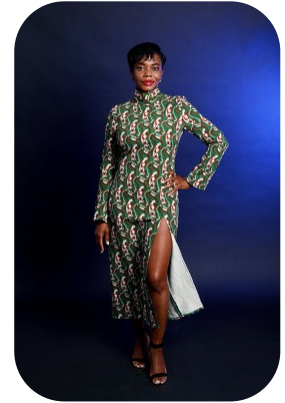

Bose Animasaun

Age: 41-50	Height: 5ft5inch	Eye Colour: Brown	Accent: African
Gender:F	Weight: 63kg	Waist: 30es	Bust: 36es
Location: London	Shoe Size: 6.5	Hips: 40es	
Drives: Yes	Hair Color: Black		

Talents
MATURE MODELS