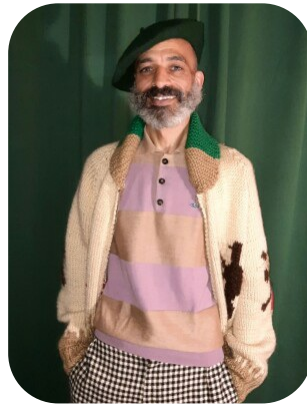

Additional Talents:

SWIM - BIKE - GYM - ROLLERSKATE - PAINT - DRAW - HAIRDRESSING - STYLING