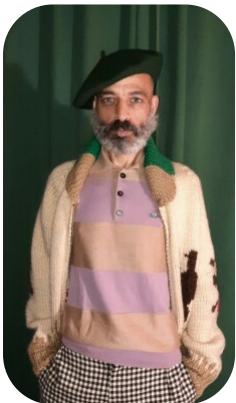

Additional Talents:

SWIM - BIKE - GYM - ROLLERSKATE - PAINT - DRAW - HAIRDRESSING - STYLING