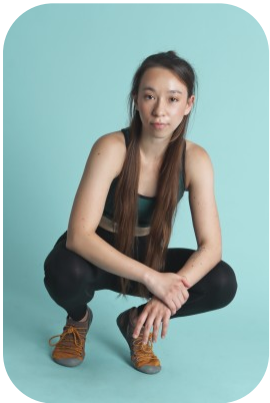

# Bramina Braet

Age: 25-30	Height: 5ft4inch	Eye Colour: Brown	Accent: London
Gender:F	Weight: 52kg	Waist: 24	Bust: 31
Location: Britain North	Shoe Size: 6	Hips: 31	
Drives: No	Hair Color: Brunette		

Talents  
COMMERCIAL MODELS, EXTRAS, SPECIALITY

Additional Talents:

BIKE - SWIM - ROLLERBLADE - HIKE

POLE DANCING - 1.5 YEARS

YOGA

KRAV MAGA - 4 YEARS ( INSTRUCTOR)

---

FOR ANY INQUIRIES PLEASE CONTACT US

0207 834 66 60 - Office