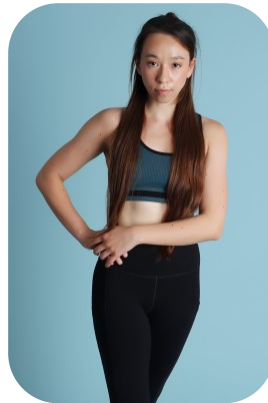

# Bramina Braet

Age: 25-30	Height: 5ft4inch	Eye Colour: Brown	Accent: London
Gender:F	Weight: 52kg	Waist: 24	Bust: 31
Location: Britain North	Shoe Size: 6	Hips: 31	
Drives: No	Hair Color: Brunette		

Talents  
COMMERCIAL MODELS, EXTRAS, SPECIALITY

Additional Talents:

BIKE - SWIM - ROLLERBLADE - HIKE

POLE DANCING - 1.5 YEARS

YOGA

KRAV MAGA - 4 YEARS ( INSTRUCTOR)

---

FOR ANY INQUIRIES PLEASE CONTACT US

0207 834 66 60 - Office