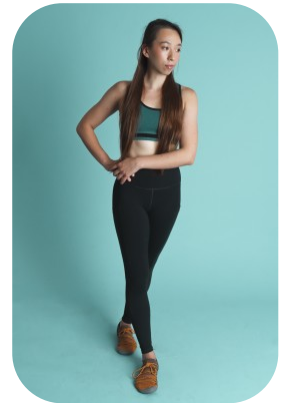

# Bramina Braet

Age: 25-30	Height: 5ft4inch	Eye Colour: Brown	Accent: London
Gender:F	Weight: 52kg	Waist: 24	Bust: 31
Location: Britain North	Shoe Size: 6	Hips: 31	
Drives: No	Hair Color: Brunette		

Talents  
COMMERCIAL MODELS, EXTRAS, SPECIALITY

Additional Talents:

BIKE - SWIM - ROLLERBLADE - HIKE

POLE DANCING - 1.5 YEARS

YOGA

KRAV MAGA - 4 YEARS ( INSTRUCTOR)

---

FOR ANY INQUIRIES PLEASE CONTACT US

0207 834 66 60 - Office