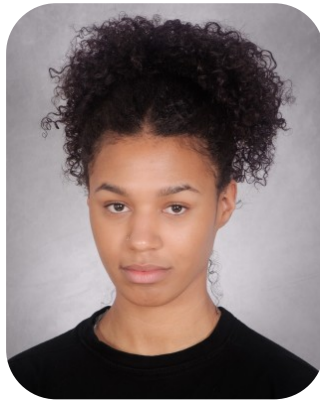

Additional Talents:

ACCENTS:

American-Standard, Australian, London

SPORTS:

Swimming

Credits:

Years of Production	Production Name	Role
2024	Met Film	Lead Actress
2024	Deadman	Lead Actress
2023	Shark City	Supporting Actress
2023	Exell Film	Commercial Model

Trainings: