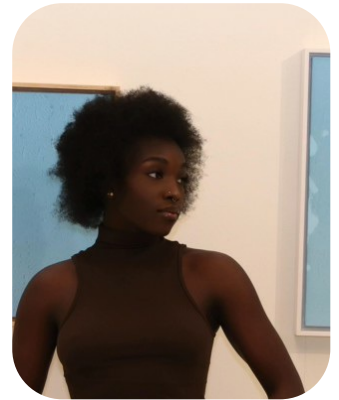

# Brandy Speelman

Credits: 1

Age: 16-20	Height: 5ft6inch	Eye Colour: Brown	Accent: Other
Gender:F	Weight: 70kg	Waist: 27ches	
Location: London	Shoe Size: 7.5	Bust: 36ches	
Drives: Yes	Hair Color: Black	Hips: 40ches	

### Talents

COMMERCIAL MODELS, COMMERCIAL DANCERS