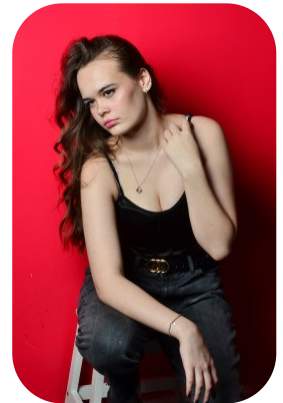

# Briana Ostridge

Age: 16-20	Height: 5ft6inch	Eye Colour: Brown	Accent: Northern
Gender:F	Weight: 66kg	Waist: 67cm	
Location: Britain	Shoe Size: 7	Bust: 36 b	
North	Hair Color: Brunette	Hips: 88cm	

Talents  
COMMERCIAL MODELS, TEEN MODELS, EXTRAS