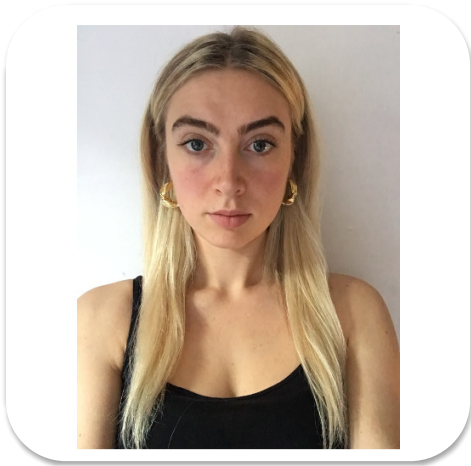

Bromwynne B

Age: 25-30	Height: 5ft6inch	Eye Colour: Blue	Accent: London
Gender:F	Weight: 66kg	Waist: 66cm/26"	
Location: London	Shoe Size: 6.5	Bust: 83cm/34"	
Drives: No	Hair Color: Blonde	Hips: 86cm/34"	