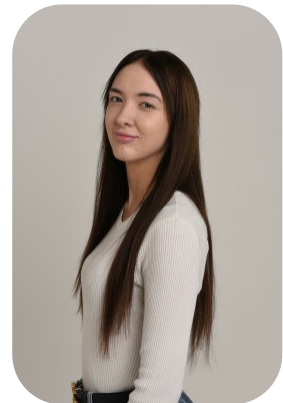

Additional Talents:
SWIM BIKE GYM FITNESS
HAIR DRESSER