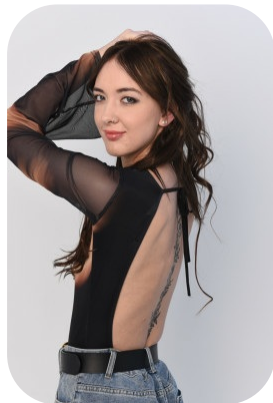

Additional Talents:
SWIM BIKE GYM FITNESS
HAIR DRESSER