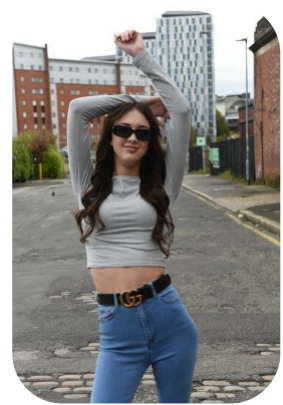

Additional Talents:
SWIM BIKE GYM FITNESS
HAIR DRESSER