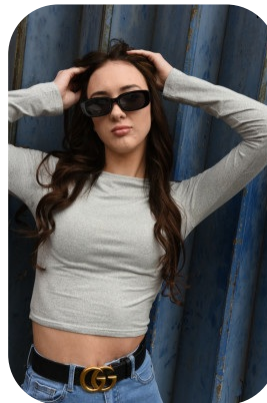

Additional Talents:
SWIM BIKE GYM FITNESS
HAIR DRESSER