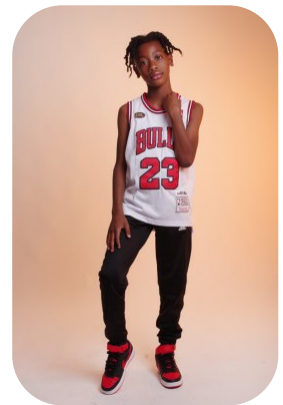

Brooklyn P

Age: 6-10	Height:	Eye Colour:	Accent:
Gender:M	4ft7inch	Brown	London
Location:	Shoe Size:	Waist: NA	
London	4	Bust: NA	
Drives: No	Hair Color:	Hips: NA	
	Black		

Talents
CHILD MODELLING

Additional Talents: