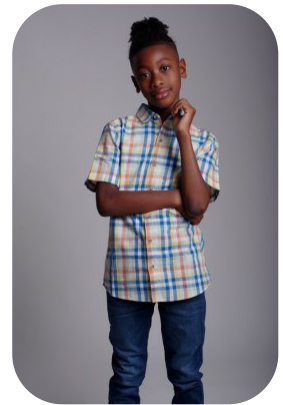

Brooklyn P

Age: 6-10	Height:	Eye Colour:	Accent:
Gender:M	4ft7inch	Brown	London
Location:	Shoe Size:	Waist: NA	
London	4	Bust: NA	
Drives: No	Hair Color:	Hips: NA	
	Black		

Talents
CHILD MODELLING

Additional Talents: