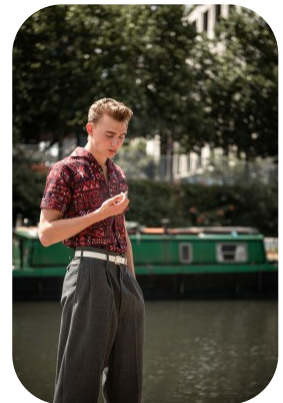

Additional Talents:

SWIM - BIKE - GYM - GUITAR

[Buddy Jefferies Profile](#)

All Rights Reserved by [Fusion Management](#) © 2018