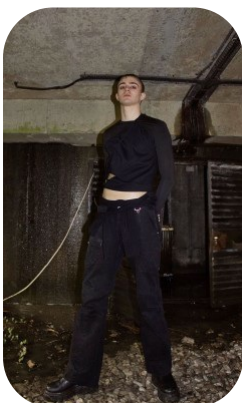

Additional Talents:

SWIM - BIKE - GYM - GUITAR

[Buddy Jefferies Profile](#)

All Rights Reserved by [Fusion Management](#) © 2018