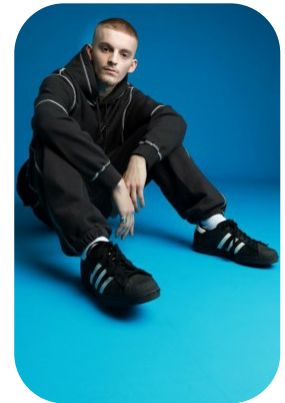

# Byron Morrell

Age: 16-20	Height: 5ft11inch	Eye Colour: Blue	Accent: London
Gender:M	Weight: 63kg	Waist: 29ch	Hips: 31
Location: Wales	Shoe Size: 11	Hair Color: Blonde	
Drives: No			

Talents  
COMMERCIAL MODELS, EXTRAS, ATHLETES

Additional Talents:  
BIKE - SWIM - SKI - CLIMB  
SKATEBOARD - 5 YEARS

FOR ANY INQUIRIES PLEASE CONTACT US

0207 834 66 60 - Office

[www.fusionmng.com](http://www.fusionmng.com)

[cast@fusionmng.com](mailto:cast@fusionmng.com)