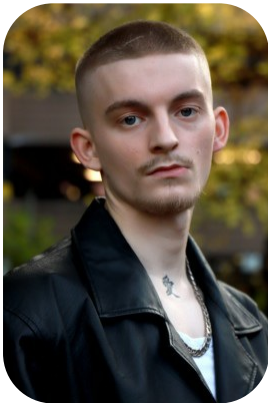

# Byron Morrell

Age: 16-20	Height: 5ft11inch	Eye Colour: Blue	Accent: London
Gender:M	Weight: 63kg	Waist: 29ch	Hips: 31
Location: Wales	Shoe Size: 11	Hair Color: Blonde	
Drives: No			

Talents  
COMMERCIAL MODELS, EXTRAS, ATHLETES

Additional Talents:  
BIKE - SWIM - SKI - CLIMB  
SKATEBOARD - 5 YEARS

FOR ANY INQUIRIES PLEASE CONTACT US

0207 834 66 60 - Office

[www.fusionmng.com](http://www.fusionmng.com)

[cast@fusionmng.com](mailto:cast@fusionmng.com)