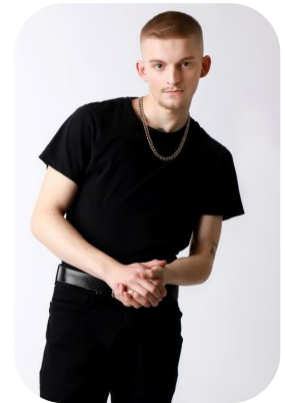

# Byron Morrell

Age: 16-20	Height: 5ft11inch	Eye Colour: Blue	Accent: London
Gender:M	Weight: 63kg	Waist: 29ch	Hips: 31
Location: Wales	Shoe Size: 11	Hair Color: Blonde	
Drives: No			

Talents  
COMMERCIAL MODELS, EXTRAS, ATHLETES

Additional Talents:  
BIKE - SWIM - SKI - CLIMB  
SKATEBOARD - 5 YEARS

FOR ANY INQUIRIES PLEASE CONTACT US

0207 834 66 60 - Office

[www.fusionmng.com](http://www.fusionmng.com)

[cast@fusionmng.com](mailto:cast@fusionmng.com)