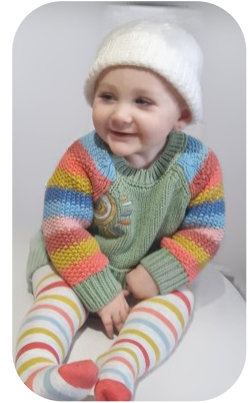

Calliope Atkinson

Videos: 1

Age: 0-5	Height: 3ft0inch	Eye Colour: Blue	Accent: London
Gender:F	Weight: 10kg	Waist: NA	Bust: NA
Location: London	Shoe Size: 3	Hips: NA	
Drives: No	Hair Color: Blonde		

Talents
CHILD MODELLING