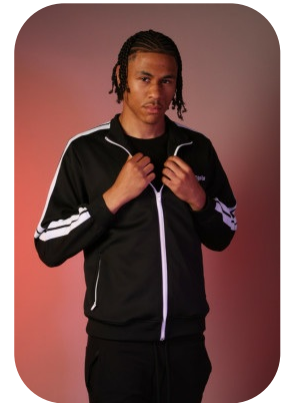

Callum Browne

Age: 16-20	Height: 6ft2inch	Eye Colour: Brown	Accent: London
Gender:M	Weight: 82kg	Waist: 34	Bust: 37
Location: London	Shoe Size: 12	Hips: 40	
Drives: No	Hair Color: Black		

Talents
COMMERCIAL MODELS, EXTRAS