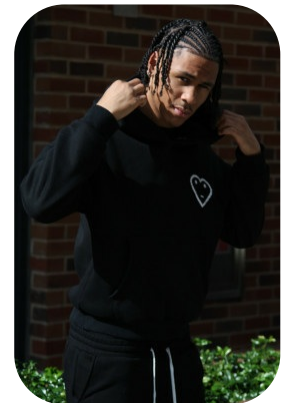

Callum Browne

Age: 16-20	Height: 6ft2inch	Eye Colour: Brown	Accent: London
Gender:M	Weight: 82kg	Waist: 34	Bust: 37
Location: London	Shoe Size: 12	Hips: 40	
Drives: No	Hair Color: Black		

Talents
COMMERCIAL MODELS, EXTRAS