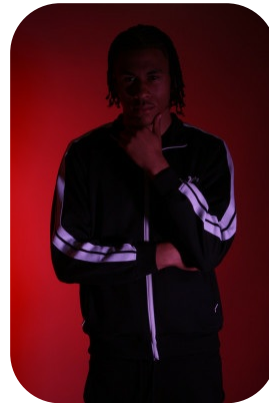

Callum Browne

Age: 16-20	Height: 6ft2inch	Eye Colour: Brown	Accent: London
Gender:M	Weight: 82kg	Waist: 34	Bust: 37
Location: London	Shoe Size: 12	Hips: 40	
Drives: No	Hair Color: Black		

Talents
COMMERCIAL MODELS, EXTRAS