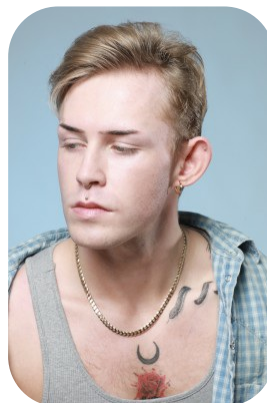

Callum Sidney

Age: 21-24	Height: 5ft10inch	Eye Colour: Blue	Accent: Welsh
Gender: M	Weight: 73kg	Waist: 29"	Bust: 36"
Location: Wales	Shoe Size: 7.5	Hips: 35"	
Drives: Yes	Hair Color: Blonde		

Talents
COMMERCIAL MODELS, EXTRAS