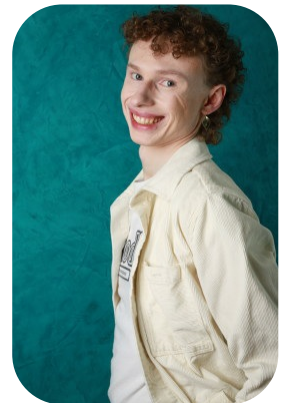

Additional Talents:
BIKE GYM RUN BADMINTON