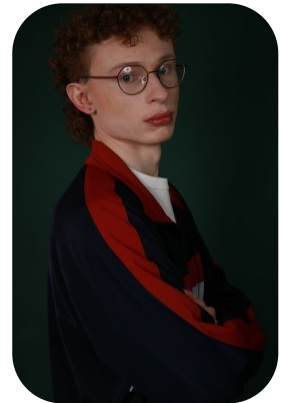

Additional Talents:
BIKE GYM RUN BADMINTON