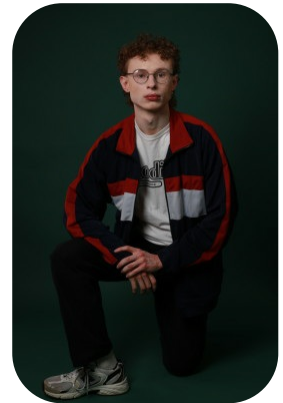

Additional Talents:
BIKE GYM RUN BADMINTON