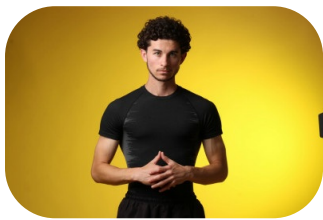

Cameron Bailey

Trainings: 2 Videos: 1

Age: 25-30	Height: 5ft11inch	Eye Colour: Hazel	Accent: London
Gender: M	Weight: 68kg	Waist: 30"	Bust: 38"
Location: London	Shoe Size: 9.5	Hips: 33"	
Drives: Yes	Hair Color: Brunette		

Talents
COMMERCIAL MODELS, EXTRAS

Additional Talents:
SWIM BIKE
MUSIC - RAP

Trainings:

Model, Runway, Photoshoot

Lock Studio, Unit G.06 , 7 Corsican Square E3 3YD

Model Academy

<https://modelacademy.online/dashboard/>