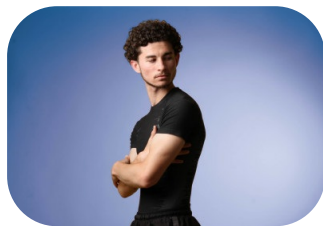

Cameron Bailey

Trainings: 2 Videos: 1

Age: 25-30	Height: 5ft11inch	Eye Colour: Hazel	Accent: London
Gender: M	Weight: 68kg	Waist: 30"	Bust: 38"
Location: London	Shoe Size: 9.5	Hips: 33"	
Drives: Yes	Hair Color: Brunette		

Talents
COMMERCIAL MODELS, EXTRAS

Additional Talents:
SWIM BIKE
MUSIC - RAP

Trainings:

Model, Runway, Photoshoot

Lock Studio, Unit G.06 , 7 Corsican Square E3 3YD

Model Academy

<https://modelacademy.online/dashboard/>