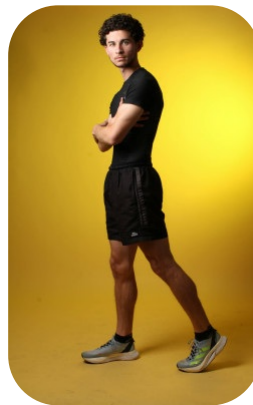

Cameron Bailey

Trainings: 2 Videos: 1

Age: 25-30	Height: 5ft11inch	Eye Colour: Hazel	Accent: London
Gender: M	Weight: 68kg	Waist: 30"	Bust: 38"
Location: London	Shoe Size: 9.5	Hips: 33"	
Drives: Yes	Hair Color: Brunette		

Talents
COMMERCIAL MODELS, EXTRAS

Additional Talents:
SWIM BIKE
MUSIC - RAP

Trainings:

Model, Runway, Photoshoot

Lock Studio, Unit G.06 , 7 Corsican Square E3 3YD

Model Academy

<https://modelacademy.online/dashboard/>