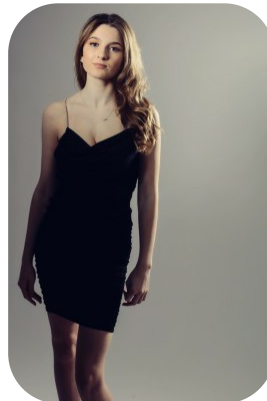

Cameron Jarvis

Age: 16-20	Height: 5ft9inch	Eye Colour: Blue	Accent: London
Gender:F	Shoe Size: 6.5	Waist: 26	Bust: 32D
Location: London	Hair Color: Blonde	Hips: 32	

Talents

COMMERCIAL MODELS, EXTRAS

Additional Talents:
SWIM BIKE GYM