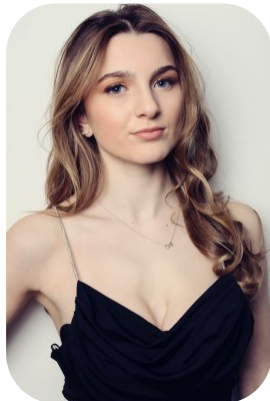

Cameron Jarvis

Age: 16-20	Height: 5ft9inch	Eye Colour: Blue	Accent: London
Gender:F	Shoe Size: 6.5	Waist: 26	Bust: 32D
Location: London	Hair Color: Blonde	Hips: 32	

Talents

COMMERCIAL MODELS, EXTRAS

Additional Talents:
SWIM BIKE GYM