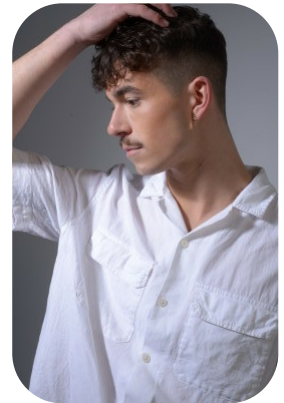

# Cameron Prise

Age: 16-20	Height: 6ft2inch	Eye Colour: Brown	Accent: Scottish
Gender: M	Weight: 75kg	Waist: 27ch	
Location: Scotland	Shoe Size: 9	Bust: 36	
Drives: Yes	Hair Color: Black	Hips: 35	

Talents  
COMMERCIAL MODELS, EXTRAS