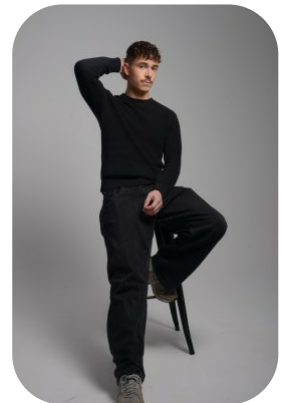

# Cameron Prise

Age: 16-20	Height: 6ft2inch	Eye Colour: Brown	Accent: Scottish
Gender: M	Weight: 75kg	Waist: 27ch	
Location: Scotland	Shoe Size: 9	Bust: 36	
Drives: Yes	Hair Color: Black	Hips: 35	

Talents  
COMMERCIAL MODELS, EXTRAS