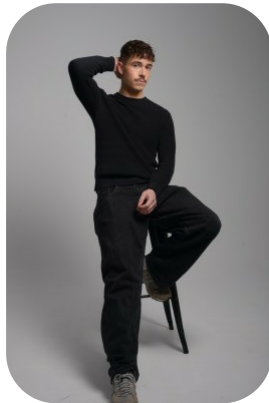

# Cameron Prise

Age: 16-20	Height: 6ft2inch	Eye Colour: Brown	Accent: Scottish
Gender: M	Weight: 75kg	Waist: 27ch	
Location: Scotland	Shoe Size: 9	Bust: 36	
Drives: Yes	Hair Color: Black	Hips: 35	

Talents  
COMMERCIAL MODELS, EXTRAS