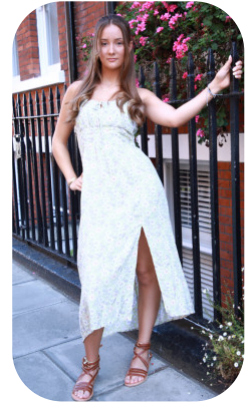

Additional Talents:
SWIM BIKE
NETBALL