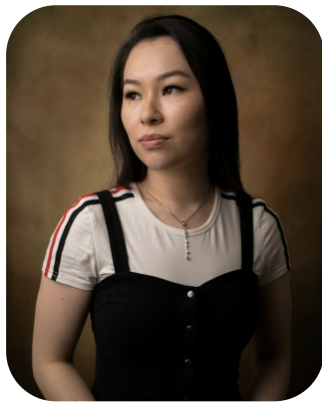

Cara Chan

Credits: 9

Age: 25-30	Height: 5ft4inch	Eye Colour: Brown	Accent: London
Gender:F	Weight: 60kg	Waist: 27	Bust: 35
Location: London	Shoe Size: 5	Hips: 38	
Drives: Yes	Hair Color: Brunette		

Talents
 COMMERCIAL MODELS, PROFESSIONAL ACTORS,
 MUSICIANS

Additional Talents:

SWIM - BIKE - BADMINTON - NETBALL - HOCKEY - ROWING - SKI - KAYAKING

Credits:

Years of Production	Production Name	Role
2022	The Crown - Season 5	Press, Featured Extra, Hong Kong Passerby, General Public
2022	Culprits	Art Student
2022	Invasions	Refugee
2022	Off-License	Janet Kim
2022	Lazy Lyrics	Presenter & Host
2022	Retreat	Lu Mei (Joan Chen)
2022	The Audition Process	Amy/Miranda
2019	Grease: The Musical	Frenchy
2017	Cabaret	Musical Director