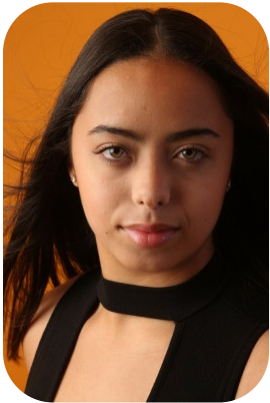

Carolina Almeida

Age: 16-20	Height: 5ft4inch	Eye Colour: Green	Accent: London
Gender:F	Weight: 60kg	Waist: 28es	Bust: 35es
Location: London	Shoe Size: 5	Hips: 38es	
Drives: No	Hair Color: Brunette		

Talents
COMMERCIAL MODELS, COMMERCIAL DANCERS,
EXTRAS

Additional Talents:

TIKTOK - BIKE - SWIM - ROLLERSKATE - ICESKATE - DANCE TEACHER (1YEAR) STREET

FOR ANY INQUIRIES PLEASE CONTACT US

0207 834 66 60 - Office

www.fusionmng.com

cast@fusionmng.com