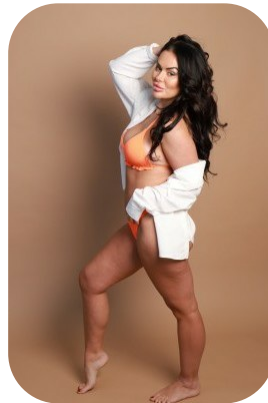

Additional Talents:
BIKE - SWIM
YOGA