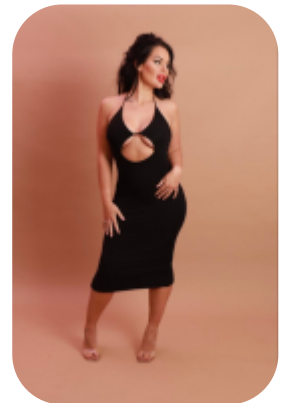

Additional Talents:
BIKE - SWIM
YOGA