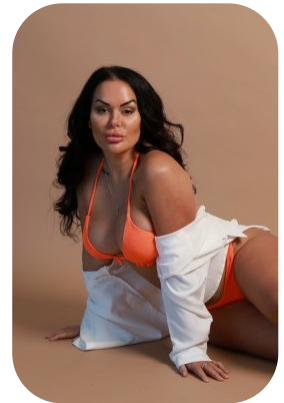

Additional Talents:
BIKE - SWIM
YOGA