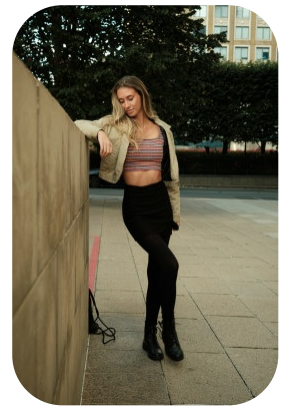

Caroline Tenorio

Age: 25-30	Height: 5ft8inch	Eye Colour: Hazel	Accent: London
Gender:F	Weight: 53kg	Waist: 24	Bust: 30
Location: London	Shoe Size: 5.5	Hips: 31	
Drives: No	Hair Color: Blonde		

Talents
 COMMERCIAL MODELS, FITNESS MODELS, HIGH FASHION, EXTRAS