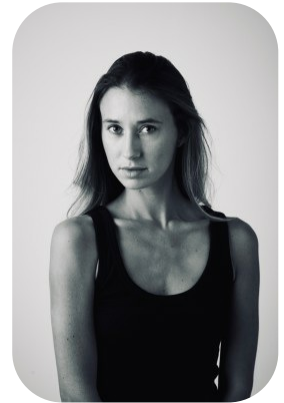

Caroline Tenorio

Age: 25-30	Height: 5ft8inch	Eye Colour: Hazel	Accent: London
Gender:F	Weight: 53kg	Waist: 24	Bust: 30
Location: London	Shoe Size: 5.5	Hips: 31	
Drives: No	Hair Color: Blonde		

Talents
 COMMERCIAL MODELS, FITNESS MODELS, HIGH FASHION, EXTRAS