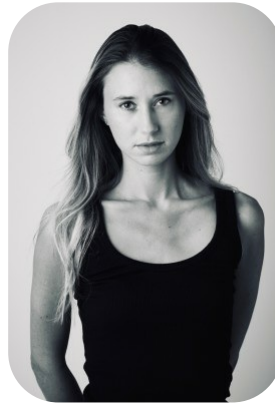

Caroline Tenorio

Age: 25-30	Height: 5ft8inch	Eye Colour: Hazel	Accent: London
Gender:F	Weight: 53kg	Waist: 24	Bust: 30
Location: London	Shoe Size: 5.5	Hips: 31	
Drives: No	Hair Color: Blonde		

Talents
 COMMERCIAL MODELS, FITNESS MODELS, HIGH FASHION, EXTRAS