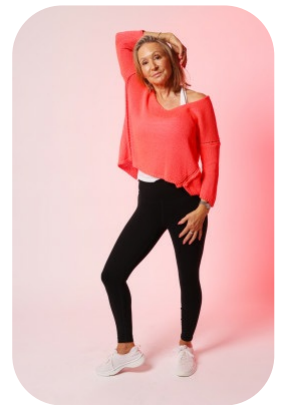

# Carolyn Eddery

Age: 61-70	Height:	Waist: 28	Accent:
Gender:F	5ft4inch	Bust: 34	London
Location:	Hair Color:	Hips: 35	
London	Blonde		
Drives: Yes			

### Talents

MATURE MODELS, EXTRAS, ATHLETES