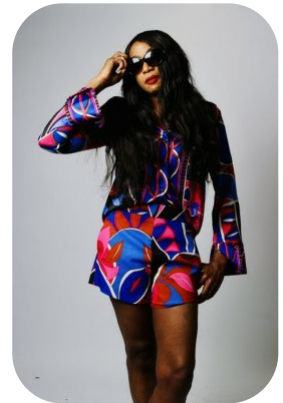

# Cassy Hesketh

Age: 51-60	Height: 5ft7inch	Eye Colour: Brown	Accent: London
Gender: F	Weight: 68kg	Waist: 28	Bust: 36
Location: London	Shoe Size: 7	Hips: 35	
Drives: Yes	Hair Color: Black		

Talents  
COMMERCIAL MODELS, EXTRAS