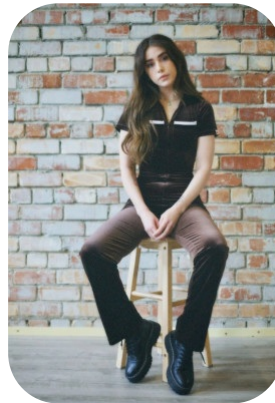

Cat Furey

Age: 25-30	Height: 5ft4inch	Eye Colour: Blue	Accent: Irish
Gender:F	Weight: 52kg	Waist: 28'	
Location: London	Shoe Size: 4	Bust: 34'	
Drives: No	Hair Color: Brunette	Hips: 34'	

Talents
COMMERCIAL MODELS, EXTRAS