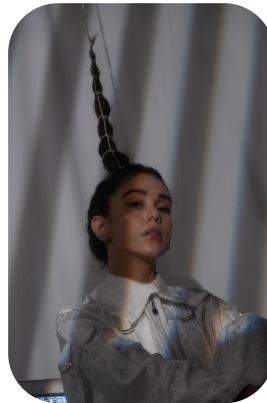

Cat Furey

Age: 25-30	Height: 5ft4inch	Eye Colour: Blue	Accent: Irish
Gender:F	Weight: 52kg	Waist: 28'	
Location: London	Shoe Size: 4	Bust: 34'	
Drives: No	Hair Color: Brunette	Hips: 34'	

Talents
COMMERCIAL MODELS, EXTRAS