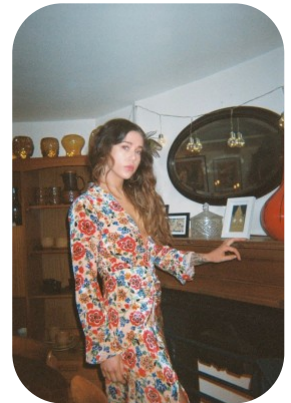

Cat Furey

Age: 25-30	Height: 5ft4inch	Eye Colour: Blue	Accent: Irish
Gender:F	Weight: 52kg	Waist: 28'	
Location: London	Shoe Size: 4	Bust: 34'	
Drives: No	Hair Color: Brunette	Hips: 34'	

Talents
COMMERCIAL MODELS, EXTRAS