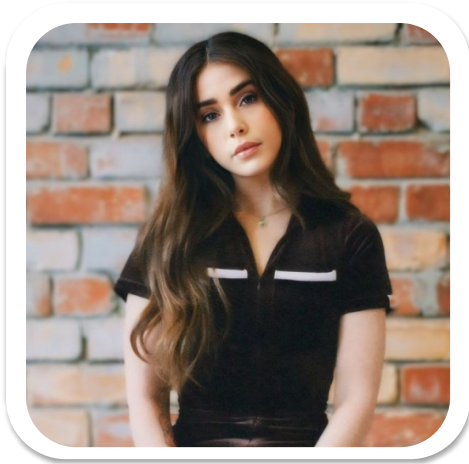

Cat Furey

Age: 25-30	Height: 5ft4inch	Eye Colour: Blue	Accent: Irish
Gender:F	Weight: 52kg	Waist: 28'	
Location: London	Shoe Size: 4	Bust: 34'	
Drives: No	Hair Color: Brunette	Hips: 34'	

Talents
COMMERCIAL MODELS, EXTRAS