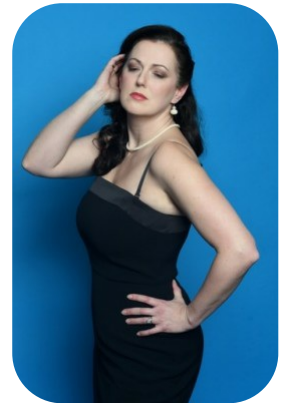

Catherine D

Trainings: 2

Age: 41-50	Height: 5ft9inch	Eye Colour: Hazel	Accent: London
Gender: F	Weight: 79kg	Waist: 32	Bust: 36D
Location: London	Shoe Size: 8.UK	Hips: 42	
Drives: Yes	Hair Color: Brunette		

Talents
MATURE MODELS

Additional Talents:

SWIM BIKE SKI HORSERIDE YOGA

Trainings:

Medical doctor

University of London

Music degree

University of Cambridge