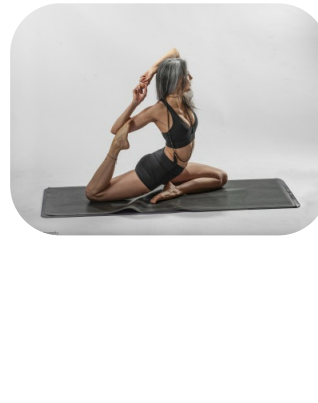

Catherine Rocha

Age: 41-50	Height: 5ft8inch	Eye Colour: Brown	Accent: Other
Gender:F	Weight: 54kg	Waist: 25	
Location: London	Shoe Size: 4	Bust: 32	
Drives: Yes	Hair Color: Grey/White	Hips: 36	

Talents
MATURE MODELS, EXTRAS, ATHLETES