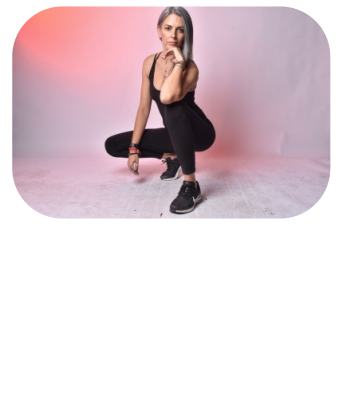

Catherine Rocha

Age: 41-50	Height: 5ft8inch	Eye Colour: Brown	Accent: Other
Gender:F	Weight: 54kg	Waist: 25	
Location: London	Shoe Size: 4	Bust: 32	
Drives: Yes	Hair Color: Grey/White	Hips: 36	

Talents
MATURE MODELS, EXTRAS, ATHLETES