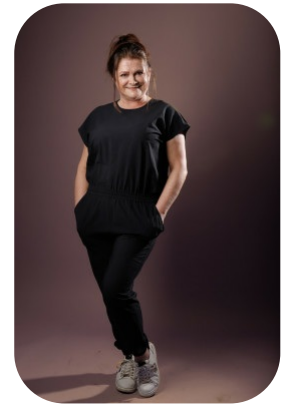

Additional Talents:
RUN MARATHONS - HIKE
TENNIS
DANCE - POP