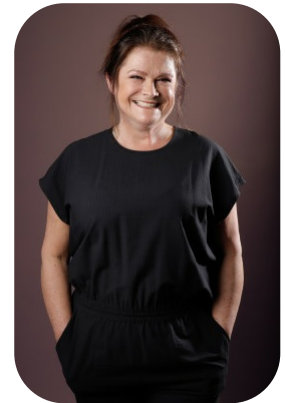

Catherine Spain

Videos: 1

Age: 51-60	Height: 5ft5inch	Eye Colour: Hazel	Accent: London
Gender:F	Weight: 80kg	Waist: 43	Bust: 40
Location: London	Shoe Size: 6.5	Hips: 40	
Drives: Yes	Hair Color: Brunette		

Talents
MATURE MODELS, EXTRAS

Additional Talents:
 RUN MARATHONS - HIKE
 TENNIS
 DANCE - POP

0207 834 66 60 - Office

www.fusionmng.com

cast@fusionmng.com