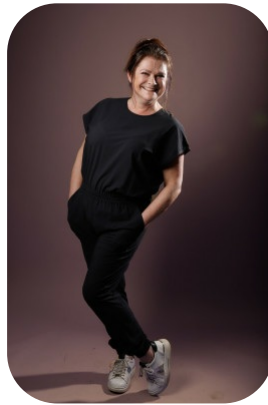

Additional Talents:
RUN MARATHONS - HIKE
TENNIS
DANCE - POP