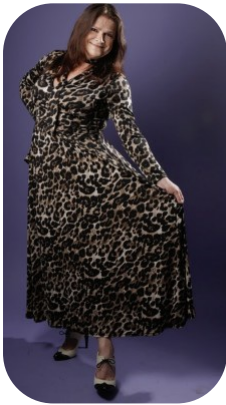

Additional Talents:
RUN MARATHONS - HIKE
TENNIS
DANCE - POP