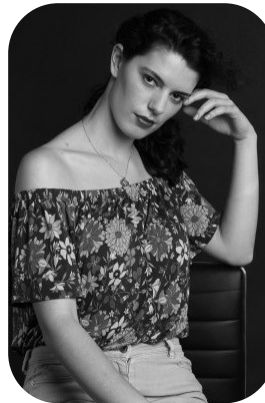

Catherine Thaelke

Age: 21-24	Height: 6ft1inch	Eye Colour: Hazel	Accent: London
Gender:F	Weight: 68kg	Waist: 27"	Bust: 37"
Location: London	Shoe Size: 7.5	Hips: 36"	
Drives: Yes	Hair Color: Brunette		

Talents
COMMERCIAL MODELS, EXTRAS