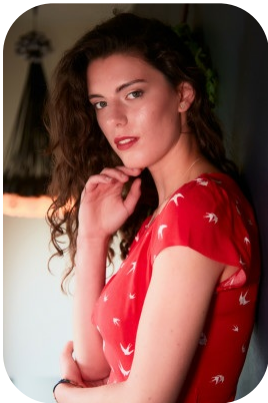

Catherine Thaelke

Age: 21-24	Height: 6ft1inch	Eye Colour: Hazel	Accent: London
Gender:F	Weight: 68kg	Waist: 27"	Bust: 37"
Location: London	Shoe Size: 7.5	Hips: 36"	
Drives: Yes	Hair Color: Brunette		

Talents
COMMERCIAL MODELS, EXTRAS

Additional Talents:

BIKE - SWIM- ROLLERBLADE - HORSE RIDE (9 YEARS)-ICESKATE- CLIMB - SKATEBOARD - HIKING

TENNIS, SNOWBOARD

PIANO - 12 YEARS (GRADE 5)

DRAW, PAINT -10 YEARS - CHARITY WORK

ANIMAL HANDLING -15 + YEARS