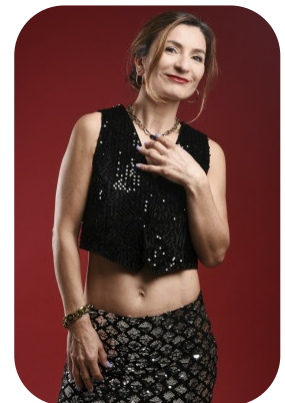

Cemile E

Age: 51-60	Height: 5ft4inch	Eye Colour: Brown	Accent: London
Gender: F	Shoe Size: 6	Waist: 27	Bust: 35
Location: London	Hair Color: Brunette	Hips: 34	

Talents
MATURE MODELS

Additional Talents:
SWIM BIKE DANCE