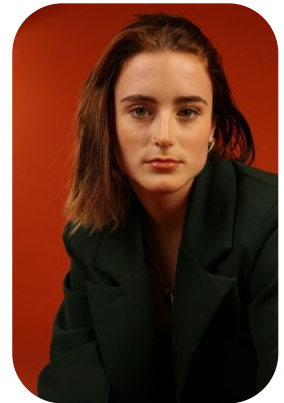

Cerys Moore

Age: 16-20	Height: 5ft0inch	Eye Colour: Hazel	Accent: London
Gender:F	Weight: 46kg	Waist: 65cm	
Location: London	Shoe Size: 3	Bust: 81cm	
Drives: No	Hair Color: Brunette	Hips: 74cm	

Talents

COMMERCIAL MODELS, TEEN MODELS