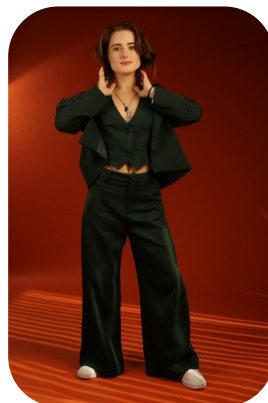

Cerys Moore

Age: 16-20	Height: 5ft0inch	Eye Colour: Hazel	Accent: London
Gender:F	Weight: 46kg	Waist: 65cm	
Location: London	Shoe Size: 3	Bust: 81cm	
Drives: No	Hair Color: Brunette	Hips: 74cm	

Talents

COMMERCIAL MODELS, TEEN MODELS