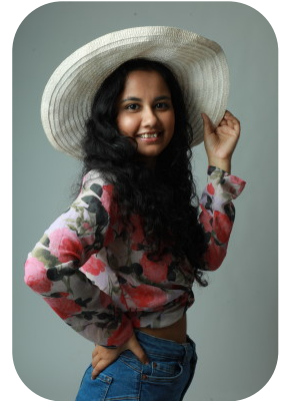

Chandralekha

Age: 25-30	Height: 5ft2inch	Eye Colour: Black	Accent: South Asian
Gender:F	Weight: 47kg	Waist: 27"	Bust: 31"
Location: London	Shoe Size: 4	Hips: 35"	
Drives: No	Hair Color: Black		

Talents
COMMERCIAL MODELS