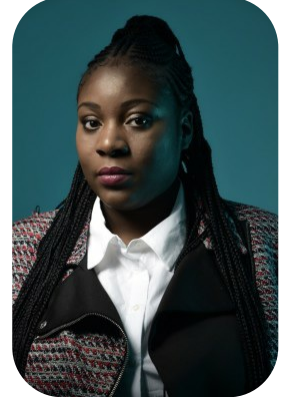

# Chanelle Campbell

Videos: 1

Age: 25-30	Height: 5ft8inch	Eye Colour: Brown	Accent: London
Gender:F	Shoe Size: 8.UK	Waist: 34	Bust: 38e
Location: London	Hair Color: Black		
Drives: No			

Talents  
PLUS SIZE