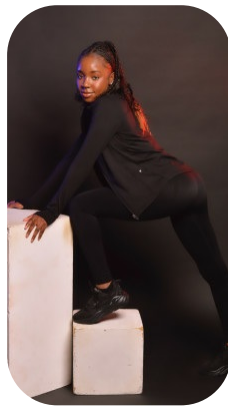

Chanelle Roberts

Videos: 3

Age: 16-20	Height: 5ft3inch	Eye Colour: Brown	Accent: London
Gender:F	Weight: 54kg	Waist: 27	Bust: 28
Location: London	Shoe Size: 5	Hips: 26	
Drives: Yes	Hair Color: Black		

Talents
COMMERCIAL MODELS, COMMERCIAL DANCERS,
EXTRAS