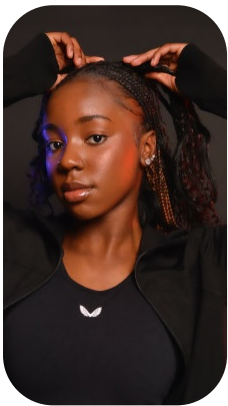

Chanelle Roberts

Videos: 3

Age: 16-20	Height: 5ft3inch	Eye Colour: Brown	Accent: London
Gender:F	Weight: 54kg	Waist: 27	Bust: 28
Location: London	Shoe Size: 5	Hips: 26	
Drives: Yes	Hair Color: Black		

Talents
COMMERCIAL MODELS, COMMERCIAL DANCERS,
EXTRAS