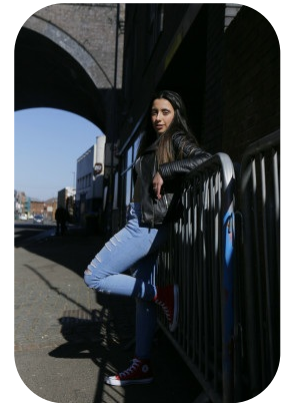

Chantelle Kumar

Age: 21-24	Height: 5ft2inch	Eye Colour: Brown	Accent: Welsh
Gender:F	Weight: 54kg	Waist: 25	
Location: Wales	Shoe Size: 4	Bust: 36	
Drives: No	Hair Color: Brunette	Hips: 34	

Talents
COMMERCIAL MODELS, EXTRAS