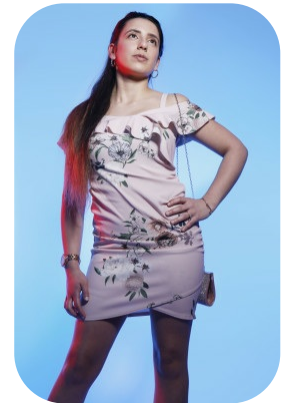

Chantelle Kumar

Age: 21-24	Height: 5ft2inch	Eye Colour: Brown	Accent: Welsh
Gender:F	Weight: 54kg	Waist: 25	
Location: Wales	Shoe Size: 4	Bust: 36	
Drives: No	Hair Color: Brunette	Hips: 34	

Talents
COMMERCIAL MODELS, EXTRAS