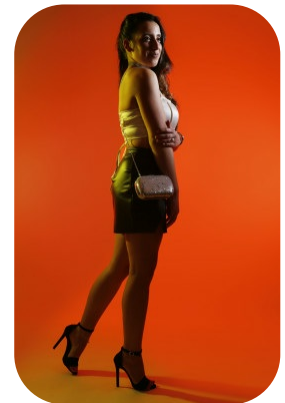

Chantelle Kumar

Age: 21-24	Height: 5ft2inch	Eye Colour: Brown	Accent: Welsh
Gender:F	Weight: 54kg	Waist: 25	
Location: Wales	Shoe Size: 4	Bust: 36	
Drives: No	Hair Color: Brunette	Hips: 34	

Talents
COMMERCIAL MODELS, EXTRAS