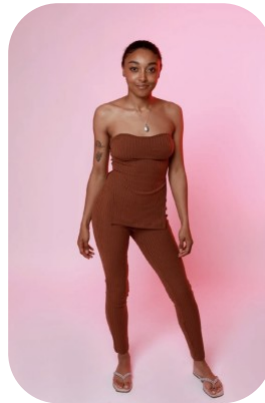

Chardonnay Smeaton

Age: 21-24	Height: 5ft2inch	Eye Colour: Brown	Accent: Northern
Gender:F			
Location: London	Weight: 55kg	Waist: 28'	
Drives: Yes	Shoe Size: 5.5	Bust: 34'	
	Hair Color: Black		

Talents
COMMERCIAL MODELS, EXTRAS