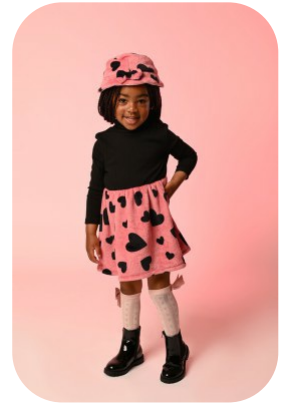

FOR ANY INQUIRIES PLEASE CONTACT US

[Charis Moses Profile](#)

All Rights Reserved by [Fusion Management](#) © 2018