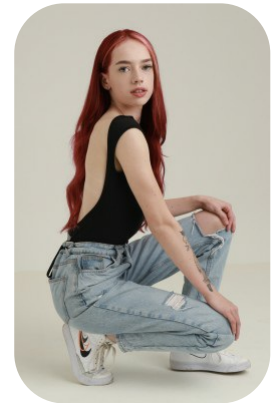

Charley Pavlou

Age: 16-20	Height: 5ft6inch	Eye Colour: Blue	Accent: London
Gender:F	Weight: 53kg	Waist: 24"	Bust: 29"
Location: London	Shoe Size: 5	Hips: 30"	
Drives: Yes	Hair Color: Red		

Talents
COMMERCIAL MODELS