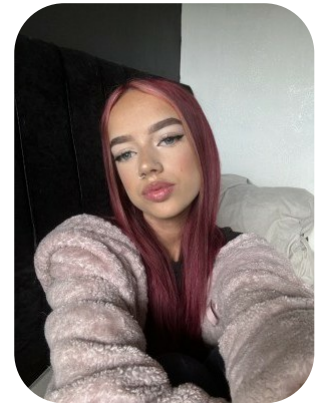

Charley Pavlou

Age: 16-20	Height: 5ft6inch	Eye Colour: Blue	Accent: London
Gender:F	Weight: 53kg	Waist: 24"	Bust: 29"
Location: London	Shoe Size: 5	Hips: 30"	
Drives: Yes	Hair Color: Red		

Talents
COMMERCIAL MODELS