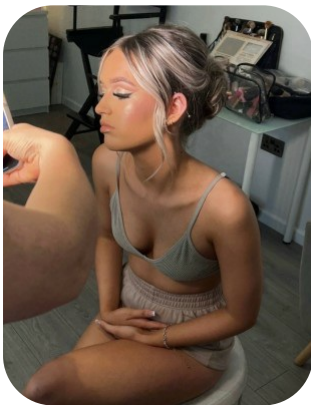

Additional Talents:

- SWIM BIKE
- FOOTBALL
- NETBALL
- BADMINTON
- GYMNASTICS

FOR ANY INQUIRIES PLEASE CONTACT US

0207 834 66 60 - Office