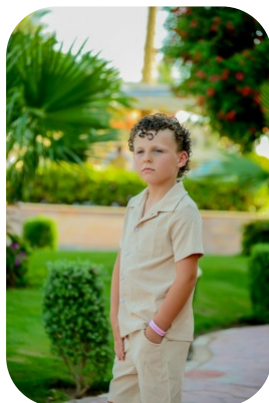

# Charlie Broux-Sansom

Age: 6-10	Height: 4ft3inch	Eye Colour: Blue	Accent: London
Gender:M	Weight: 36kg	Waist: 66cm	
Location: London	Shoe Size: 2	Bust: 71cm	Hips: 68cm
Drives: No	Hair Color: Blonde		

Talents  
CHILD MODELLING, EXTRAS