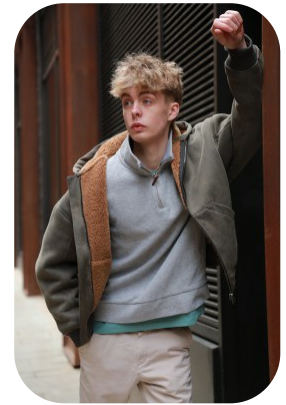

Charlie Flynn

Age: 16-20	Height: 6ft2inch	Eye Colour: Blue	Accent: Irish
Gender: M	Weight: 68kg	Waist: 29	Bust: 38
Location: Ireland	Shoe Size: 10.5	Hips: 35	
Drives: Yes	Hair Color: Blonde		

Talents
COMMERCIAL MODELS