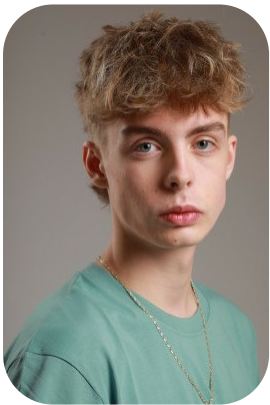

Charlie Flynn

Age: 16-20	Height: 6ft2inch	Eye Colour: Blue	Accent: Irish
Gender: M	Weight: 68kg	Waist: 29	Bust: 38
Location: Ireland	Shoe Size: 10.5	Hips: 35	
Drives: Yes	Hair Color: Blonde		

Talents
COMMERCIAL MODELS