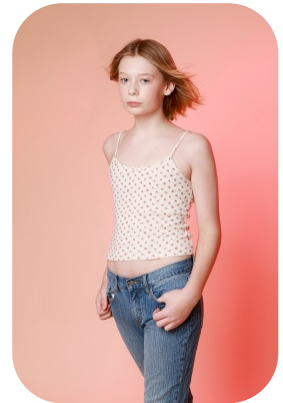

Charlie M

Trainings: 1

Age: 11-15	Height: 5ft7inch	Eye Colour: Blue	Accent: London
Gender: F	Shoe Size: 9	Waist: 27	Bust: 31
Location: London	Hair Color: Blonde	Hips: 31	

Talents

TEEN MODELS, YOUNG PERFORMERS, EXTRAS