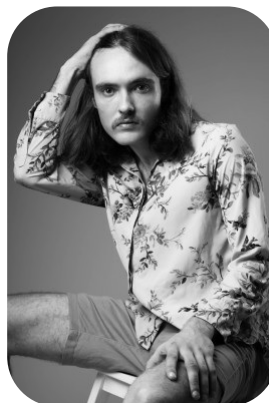

Additional Talents:
BIKE - SWIM - HORSERIDE - SNOWBOARD
MUSICIAN: