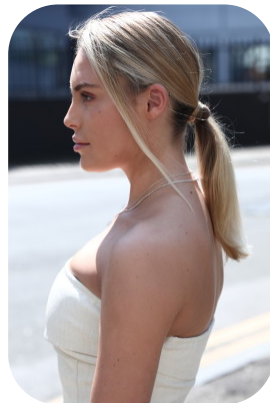

Charlotte Hines

Age: 16-20	Height: 5ft8inch	Eye Colour: Brown	Accent: London
Gender:F	Weight: 63kg	Waist: 29ch	Bust: 32D
Location: London	Shoe Size: 6	Hips: 35Inch	
Drives: Yes	Hair Color: Blonde		

Talents
COMMERCIAL MODELS, EXTRAS