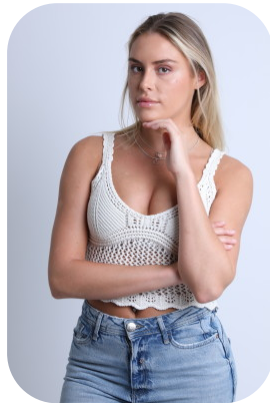

Charlotte Hines

Age: 16-20	Height: 5ft8inch	Eye Colour: Brown	Accent: London
Gender:F	Weight: 63kg	Waist: 29ch	Bust: 32D
Location: London	Shoe Size: 6	Hips: 35Inch	
Drives: Yes	Hair Color: Blonde		

Talents
COMMERCIAL MODELS, EXTRAS