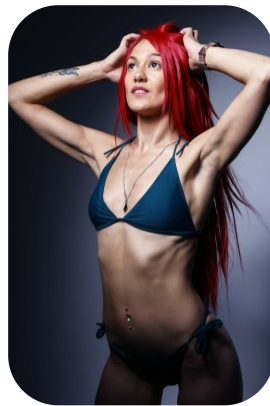

Additional Talents:
GYM - FITNESS - BIKE - BMX - SWIM - ROLLERSKATE