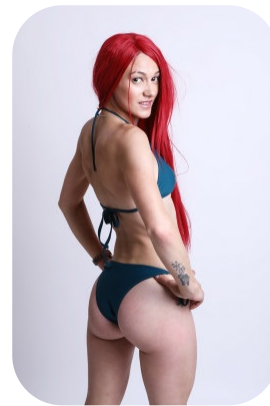

Additional Talents:
GYM - FITNESS - BIKE - BMX - SWIM - ROLLERSKATE